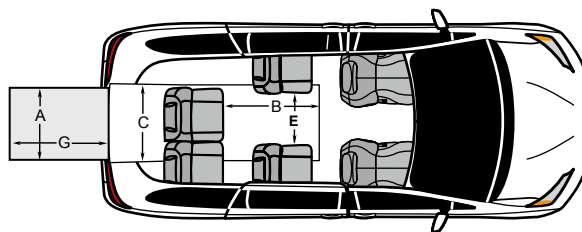

## TOYOTA REAR-ENTRY

The 32" wide ramp accommodates the largest of wheelchairs, and our lowered-floor interior has space for two wheelchair seating positions.

Available with manual or automatic ramp options. An updated seating configuration allows 25" between aftermarket bucket seats to allow wheelchair users to ride in the 2nd row along with friends and family.

Visit your local BraunAbility dealer today and experience a new level of convenience with the Toyota Rear-Entry.

**1-800-THE-LIFT® (1-800-843-5438)**

[www.BraunAbility.com](http://www.BraunAbility.com)

### 32" WIDE RAMP

The 32" wide ramp accommodates the largest of wheelchairs!

Usable Ramp Width	A	32"
Length of Floor	B	87"
Pan Width	C	32.5"
Door Height at Threshold	D	54"
Distance Between Aftermarket 2nd Row Seats	E	25"
Ramp Angle	F	10°
Ramp Length (manual)	G	52"
Ramp Length (automatic)	G	40"