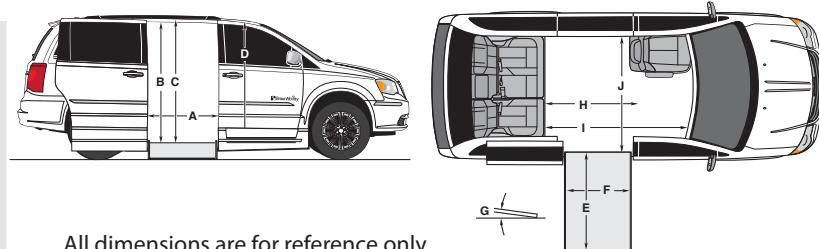

BraunAbility

Life is a Moving Experience™

DODGE INFLOOR

The solution-driven Dodge Infloor offers innovative infloor technology on a proven, dependable chassis.

Our 32" wide ramp accommodates more wheelchair and scooter sizes than any other infloor system. Coupled with our exclusive Customer Convenience Package, which features chimes and a lighted ramp upon deploy and stow, this is a first-class mobility option. Visit your dealer today and experience the BraunAbility Dodge Infloor.

INDUSTRY FIRST 32" WIDE INFLOOR RAMP

With a ramp angle of 9.5° and a smooth transition plate, BraunAbility makes entering & exiting effortless.

All dimensions are for reference only.

Door Opening Usable Width (Slide Door)	A	32-1/2"
Door Opening Usable Height (Slide Door)	B	55"
Interior Height at Center of Van*	C	59"
Interior Height at Driver & Passenger Position**	D	57-3/4"
Ramp Length	E	52"
Ramp Width (Usable Clear Opening)	F	32"
Ramp Angle (Vehicle Kneeled)	G	9.5°
Interior Floor Length (Behind Front Seats)	H	57"
Overall Interior Floor Length (Flat Area)	I	87-1/2"
Interior Width at B Pillars	J	62"

* Deduct 2-1/2" for vans with Overhead DVD/Rail System.

** Deduct 3-1/4" for vans with Moon Roof.

Due to manufacturing tolerances both with the OEM vehicle and the conversion components, all dimensions may vary slightly from those shown.