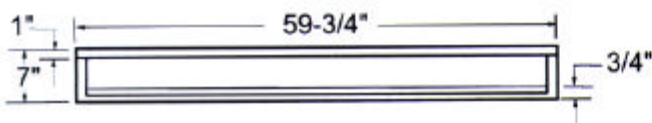

RP6034B75B

Old# RP-6034BF.75B

BARRIER FREE

FEATURES

- Fiberglass shower pan with extra low, beveled curb
- Luxurious Gelcoat finish in numerous colors
- 14 Granite colors available

Access &