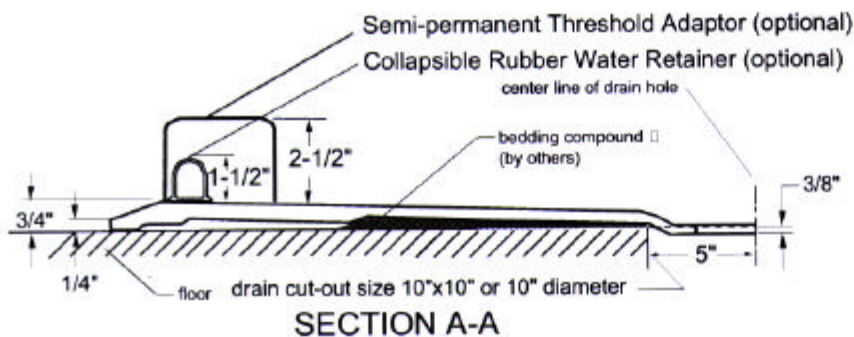

RP6034B75B

Old# RP-6034BF.75B

BARRIER FREE

FEATURES

- Fiberglass shower pan with extra low, beveled curb
- Luxurious Gelcoat finish in numerous colors
- 14 Granite colors available

Access &