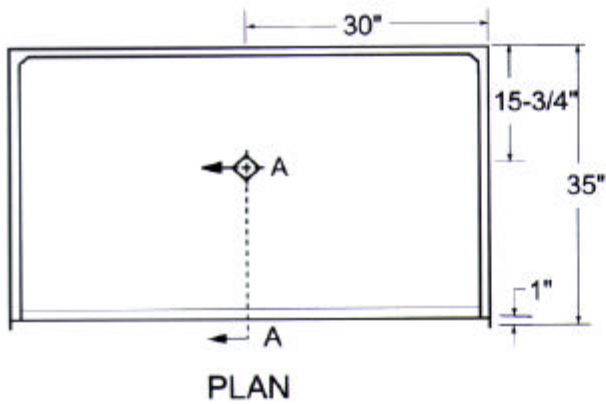

RP6034B75B

Old# RP-6034BF.75B

BARRIER FREE

FEATURES

- Fiberglass shower pan with extra low, beveled curb
- Luxurious Gelcoat finish in numerous colors
- 14 Granite colors available

Access &