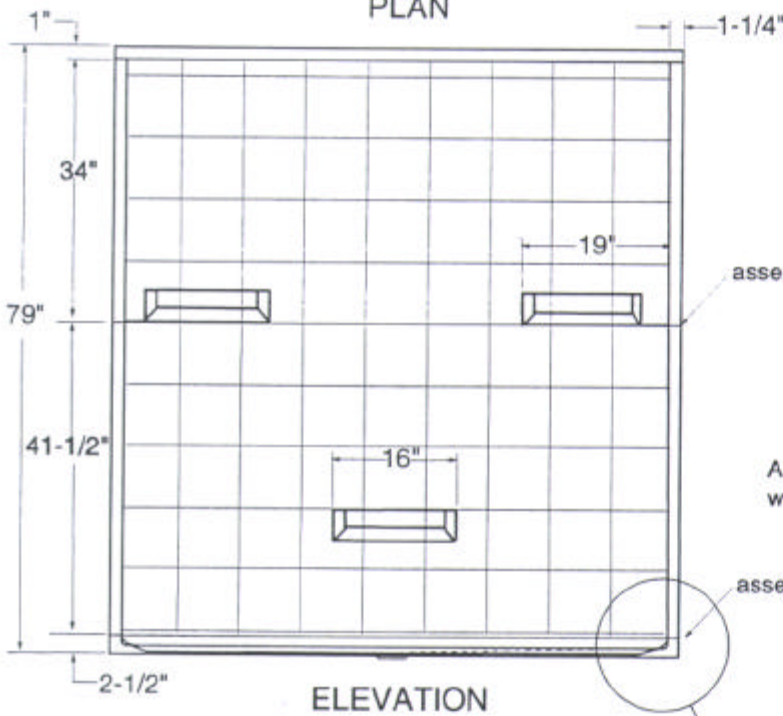

## FEATURES

- Five piece gelcoat fiberglass shower without curb for accessibility
- Optional Remodel Flange Trim Kit prevents drywall repair work
- Plywood backing for grab bars, glidebar and seat
- Easy, snap-in-place installation from the front
- 1/2" plywood backing on all walls
- No grout cleaning hassles
- No tiles to fall off
- Luxurious Gelcoat finish in numerous colors
- 14 Granite colors available
- Custom Accent tile available