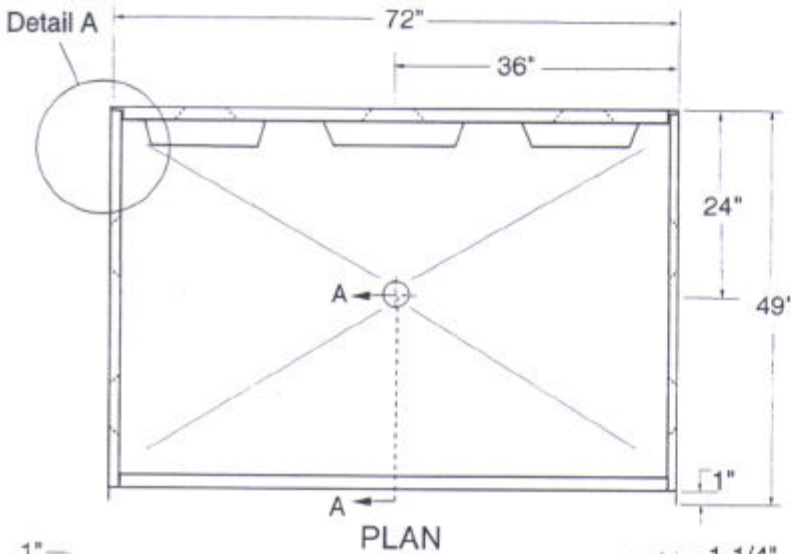

## FEATURES

- Five piece gelcoat fiberglass shower without curb for accessibility
- Optional Remodel Flange Trim Kit prevents drywall repair work
- Plywood backing for grab bars, glidebar and seat
- Easy, snap-in-place installation from the front
- 1/2" plywood backing on all walls
- No grout cleaning hassles
- No tiles to fall off
- Luxurious Gelcoat finish in numerous colors
- 14 Granite colors available
- Custom Accent tile available