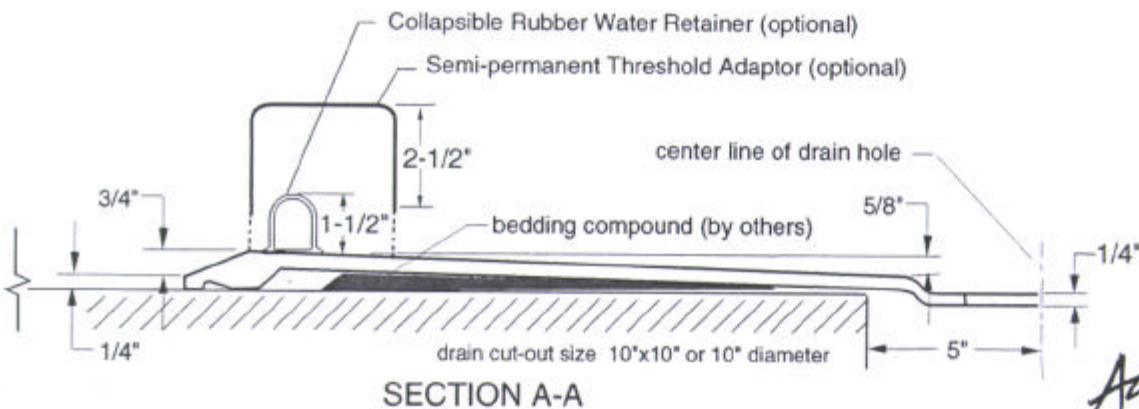

## FEATURES

- Five piece gelcoat fiberglass shower without curb for accessibility
- Optional Remodel Flange Trim Kit prevents drywall repair work
- Plywood backing for grab bars, glidebar and seat
- Easy, snap-in-place installation from the front
- 1/2" plywood backing on all walls
- No grout cleaning hassles
- No tiles to fall off
- Luxurious Gelcoat finish in numerous colors
- 14 Granite colors available
- Custom Accent tile available