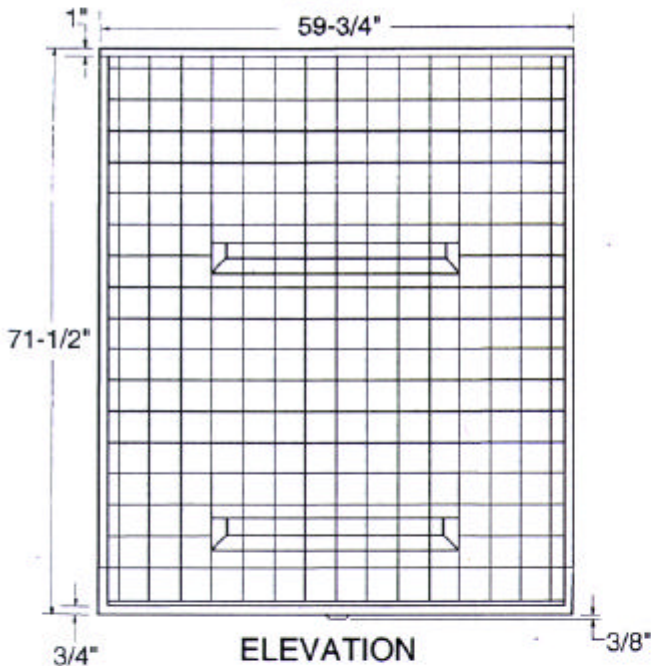

# 4RS6034B75B

Old# 4pRS-6034BF.75B R/L

## DESCRIPTION

- Barrier free shower, has extra low beveled curb
- Four piece construction allowing for in-place installation, one component at a time without the need for rear access
- "RealTile" simulated tile look
- Fiberglass construction reinforced with 1/2" thick honeycomb core and steel tubing
- Laminate includes ceramic fiber loaded resin matrix
- Plywood backing for seat and grabbars
- Luxurious Gelcoat finish in numerous colors
- Accessories available: ramp, seat, grab bars (colored), shower valve, soap dish, hand held shower and curtain

A  
PLAN

ELEVATION

- Shown here Unisex model with optional grab bars

SECTION A-A

*Access &*