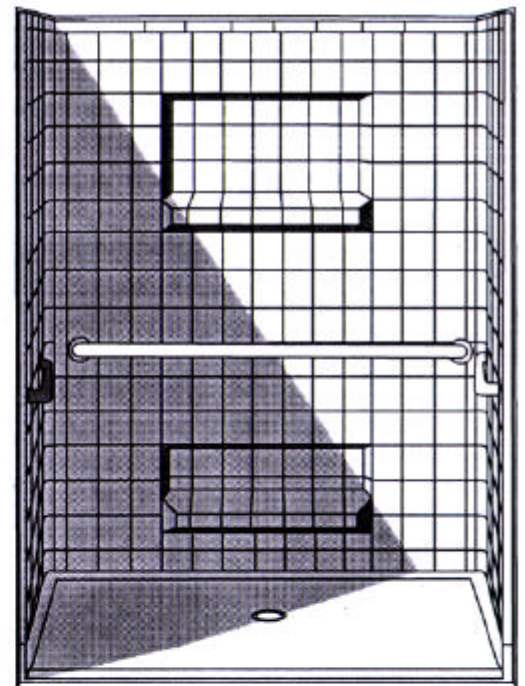

# 4RS6034B75B

Old# 4pRS-6034BF.75B R/L

## DESCRIPTION

- Barrier free shower, has extra low beveled curb
- Four piece construction allowing for in-place installation, one component at a time without the need for rear access
- "RealTile" simulated tile look
- Fiberglass construction reinforced with 1/2" thick honeycomb core and steel tubing
- Laminate includes ceramic fiber loaded resin matrix
- Plywood backing for seat and grabbars
- Luxurious Gelcoat finish in numerous colors
- Accessories available: ramp, seat, grab bars (colored), shower valve, soap dish, hand held shower and curtain

A  
PLAN

ELEVATION

- Shown here Unisex model with optional grab bars

SECTION A-A

*Access &*