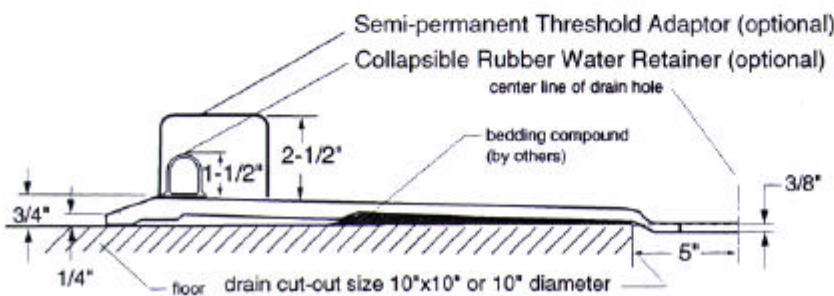

## DESCRIPTION

- Barrier free shower, has extra low beveled curb
- Four piece construction allowing for in-place installation, one component at a time without the need for rear access
- "RealTile" simulated tile look
- Fiberglass construction reinforced with 1/2" thick honeycomb core and steel tubing
- Laminate includes ceramic fiber loaded resin matrix
- Plywood backing for seat and grabbars
- Luxurious Gelcoat finish in numerous colors
- Accessories available: ramp, seat, grab bars (colored), shower valve, soap dish, hand held shower and curtain

A  
PLAN

ELEVATION

- Shown here Unisex model with optional grab bars

SECTION A-A

*Access &*