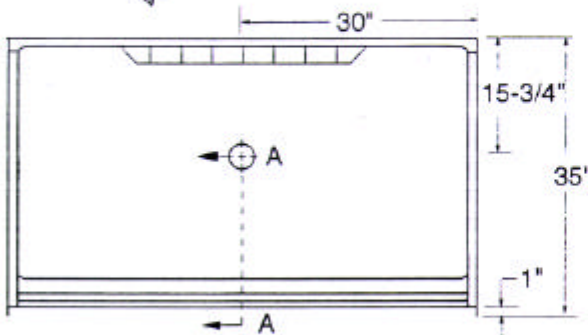

## DESCRIPTION

- Barrier free shower, has extra low beveled curb
- Four piece construction allowing for in-place installation, one component at a time without the need for rear access
- "RealTile" simulated tile look
- Fiberglass construction reinforced with 1/2" thick honeycomb core and steel tubing
- Laminate includes ceramic fiber loaded resin matrix
- Plywood backing for seat and grabbars
- Luxurious Gelcoat finish in numerous colors
- Accessories available: ramp, seat, grab bars (colored), shower valve, soap dish, hand held shower and curtain

A  
PLAN

ELEVATION

- Shown here Unisex model with optional grab bars

SECTION A-A

*Access &*