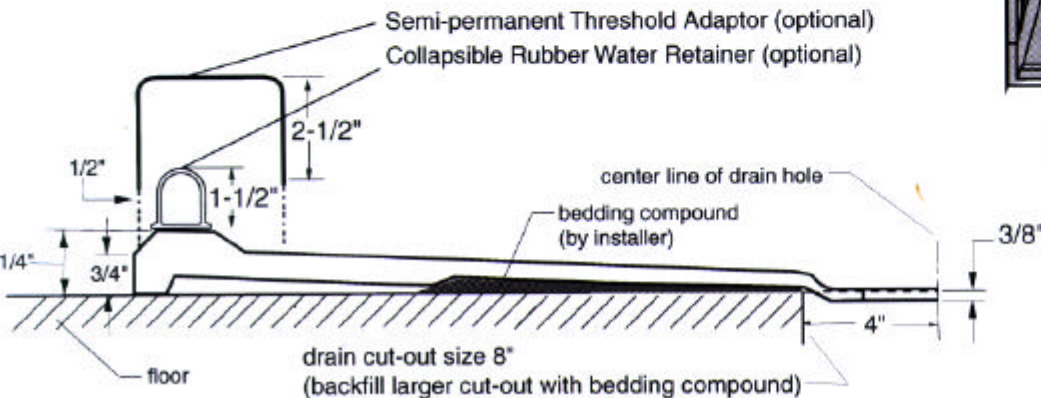

4RS4834B12B

BARRIER FREE

DESCRIPTION

- 4-piece barrier free shower
- Low step-over threshold with 1/2" water retainer
- Four piece construction allowing for in-place installation, one component at a time without the need for rear access
- "RealTile" simulated tile finish
- Full plywood backing
- Luxurious Gelcoat finish in numerous colors
- 14 Granite colors available
- Custom accent tile available
- Accessories available:
ramp, seat, grab bars (colored), shower valve, soap dish, handheld shower and curtain

PLAN

ELEVATION

Shown here with optional grabbar set-up for Left Hand plumbing

SECTION A-A

Access