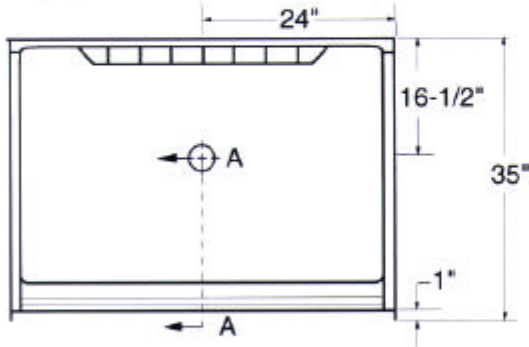

4RS4834B12B

BARRIER FREE

DESCRIPTION

- 4-piece barrier free shower
- Low step-over threshold with 1/2" water retainer
- Four piece construction allowing for in-place installation, one component at a time without the need for rear access
- "RealTile" simulated tile finish
- Full plywood backing
- Luxurious Gelcoat finish in numerous colors
- 14 Granite colors available
- Custom accent tile available
- Accessories available:
ramp, seat, grab bars (colored), shower valve, soap dish, handheld shower and curtain

PLAN

ELEVATION

Shown here with optional grabbar set-up for Left Hand plumbing

SECTION A-A

Access