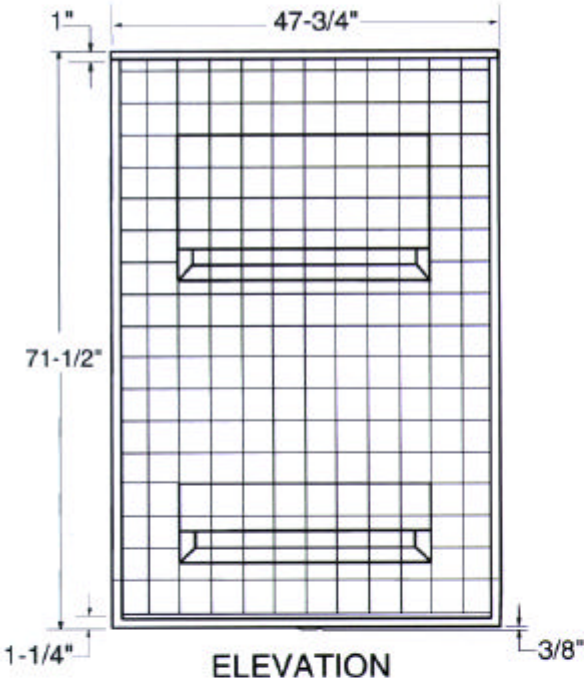

4RS4834B12B

BARRIER FREE

DESCRIPTION

- 4-piece barrier free shower
- Low step-over threshold with 1/2" water retainer
- Four piece construction allowing for in-place installation, one component at a time without the need for rear access
- "RealTile" simulated tile finish
- Full plywood backing
- Luxurious Gelcoat finish in numerous colors
- 14 Granite colors available
- Custom accent tile available
- Accessories available:
ramp, seat, grab bars (colored), shower valve, soap dish, handheld shower and curtain

PLAN

ELEVATION

Shown here with optional grabbar set-up for Left Hand plumbing

SECTION A-A

Access