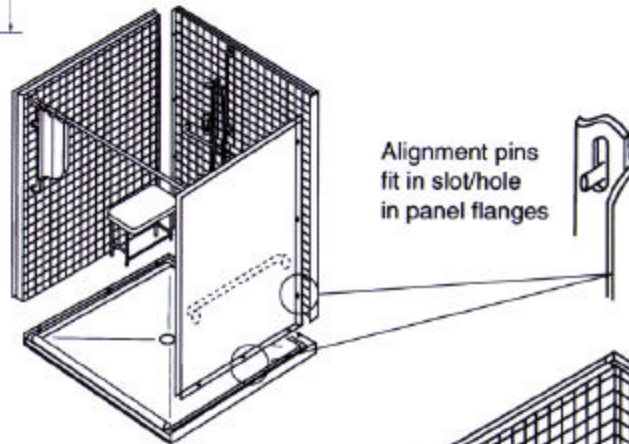

4LRS6060B1B

BARRIER FREE

DESCRIPTION

- Multi piece fiberglass shower designed for easy accessibility
- Easy, one-piece-at-a-time installation from the front
- Height of beveled curb is 1"
- "RealTile" molded-in simulated tile look
- Full plywood backing
- Luxurious polyester Gelcoat finish in numerous colors
- 14 Granite colors available
- Custom Accent tile available
- Accessories available:
seat, grab bars (colored), shower valve, hand held shower, shower curtain and rod, water retainers

PLAN

ELEVATION

Alignment pins fit in slot/hole in panel flanges

Shown as "Left Hand seat" model with optional fold-down seat (with swing-down legs), grab bars, curtain and rod, mixing valve, glide bar, hand shower and collapsible water retainer