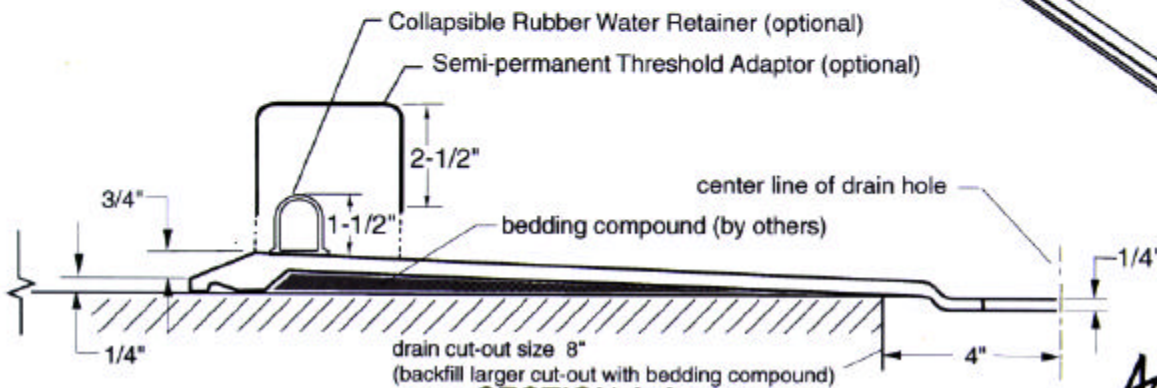

4LRS6060B1B

BARRIER FREE

DESCRIPTION

- Multi piece fiberglass shower designed for easy accessibility
- Easy, one-piece-at-a-time installation from the front
- Height of beveled curb is 1"
- "RealTile" molded-in simulated tile look
- Full plywood backing
- Luxurious polyester Gelcoat finish in numerous colors
- 14 Granite colors available
- Custom Accent tile available
- Accessories available:
seat, grab bars (colored), shower valve, hand held shower, shower curtain and rod, water retainers

PLAN

ELEVATION

Alignment pins fit in slot/hole in panel flanges

Shown as "Left Hand seat" model with optional fold-down seat (with swing-down legs), grab bars, curtain and rod, mixing valve, glide bar, hand shower and collapsible water retainer

SECTION A-A

Access