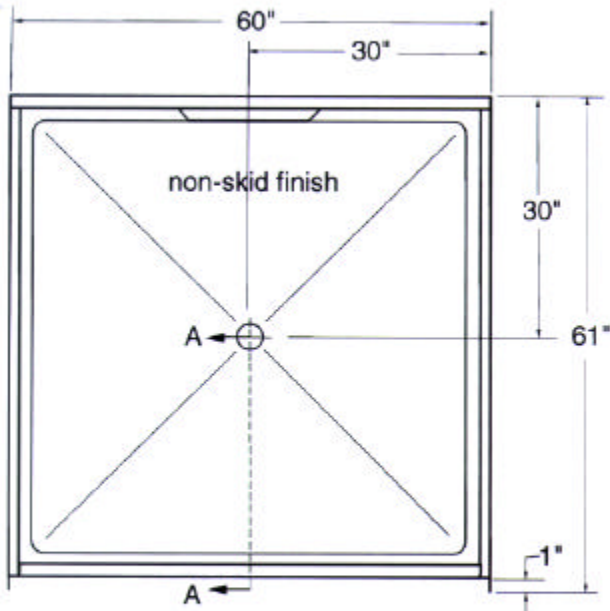

4LRS6060B1B

BARRIER FREE

DESCRIPTION

- Multi piece fiberglass shower designed for easy accessibility
- Easy, one-piece-at-a-time installation from the front
- Height of beveled curb is 1"
- "RealTile" molded-in simulated tile look
- Full plywood backing
- Luxurious polyester Gelcoat finish in numerous colors
- 14 Granite colors available
- Custom Accent tile available
- Accessories available:
seat, grab bars (colored), shower valve, hand held shower, shower curtain and rod, water retainers

PLAN

ELEVATION

Alignment pins fit in slot/hole in panel flanges

Shown as "Left Hand seat" model with optional fold-down seat (with swing-down legs), grab bars, curtain and rod, mixing valve, glide bar, hand shower and collapsible water retainer