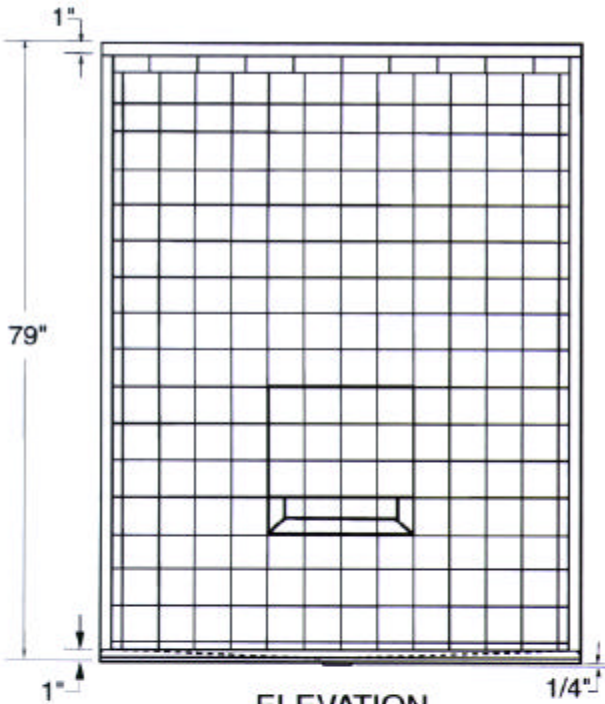

4LRS6060B1B

BARRIER FREE

DESCRIPTION

- Multi piece fiberglass shower designed for easy accessibility
- Easy, one-piece-at-a-time installation from the front
- Height of beveled curb is 1"
- "RealTile" molded-in simulated tile look
- Full plywood backing
- Luxurious polyester Gelcoat finish in numerous colors
- 14 Granite colors available
- Custom Accent tile available
- Accessories available:
seat, grab bars (colored), shower valve, hand held shower, shower curtain and rod, water retainers

PLAN

ELEVATION

Alignment pins fit in slot/hole in panel flanges

Shown as "Left Hand seat" model with optional fold-down seat (with swing-down legs), grab bars, curtain and rod, mixing valve, glide bar, hand shower and collapsible water retainer