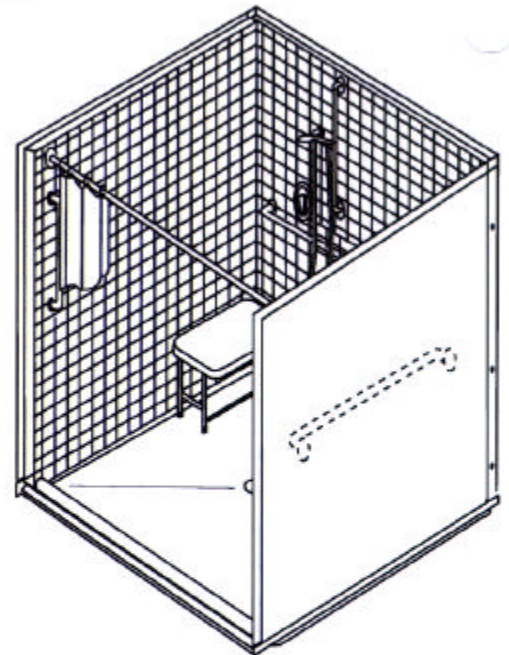

4LRS6060B1B

BARRIER FREE

DESCRIPTION

- Multi piece fiberglass shower designed for easy accessibility
- Easy, one-piece-at-a-time installation from the front
- Height of beveled curb is 1"
- "RealTile" molded-in simulated tile look
- Full plywood backing
- Luxurious polyester Gelcoat finish in numerous colors
- 14 Granite colors available
- Custom Accent tile available
- Accessories available:
seat, grab bars (colored), shower valve, hand held shower, shower curtain and rod, water retainers

PLAN

ELEVATION

Alignment pins fit in slot/hole in panel flanges

Shown as "Left Hand seat" model with optional fold-down seat (with swing-down legs), grab bars, curtain and rod, mixing valve, glide bar, hand shower and collapsible water retainer