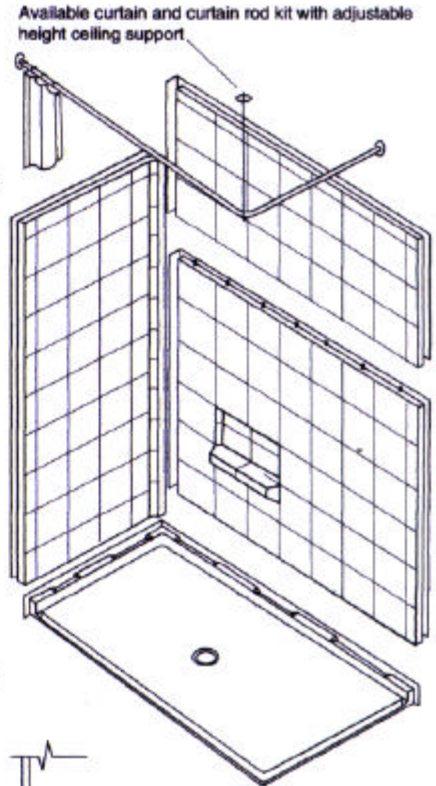

4LESC6036B75B

FEATURES

- Accessible four piece gelcoat fiberglass corner shower without curb for accessibility
- Optional Remodel Flange Trim Kit prevents drywall repair work
- Plywood backing for grab bars, glidebar and seat
- Easy, snap-in-place installation from the front
- 1/2" plywood backing on all walls
- No grout cleaning hassles
- No tiles to fall off
- Luxurious Gelcoat finish in numerous colors
- 14 Granite colors available
- Custom Accent tile available

Flange Trim Molding (optional)
extends covered area to 39"

Access