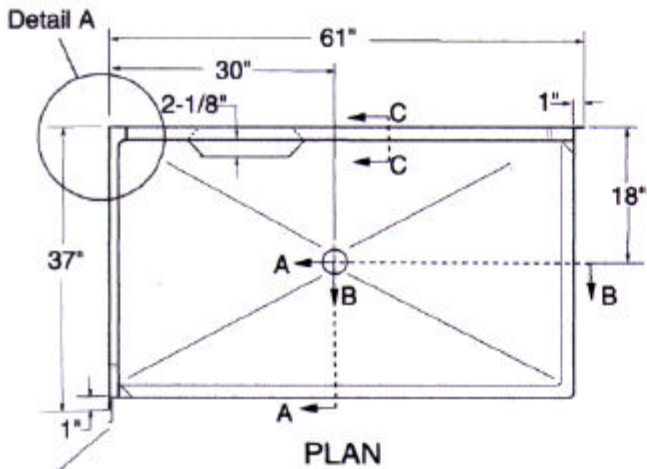

4LESC6036B75B

FEATURES

- Accessible four piece gelcoat fiberglass corner shower without curb for accessibility
- Optional Remodel Flange Trim Kit prevents drywall repair work
- Plywood backing for grab bars, glidebar and seat
- Easy, snap-in-place installation from the front
- 1/2" plywood backing on all walls
- No grout cleaning hassles
- No tiles to fall off
- Luxurious Gelcoat finish in numerous colors
- 14 Granite colors available
- Custom Accent tile available

Flange Trim Molding (optional)
extends covered area to 39"

Access