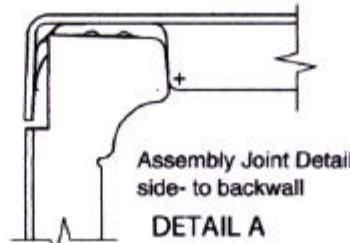

4LESC6036B75B

FEATURES

- Accessible four piece gelcoat fiberglass corner shower without curb for accessibility
- Optional Remodel Flange Trim Kit prevents drywall repair work
- Plywood backing for grab bars, glidebar and seat
- Easy, snap-in-place installation from the front
- 1/2" plywood backing on all walls
- No grout cleaning hassles
- No tiles to fall off
- Luxurious Gelcoat finish in numerous colors
- 14 Granite colors available
- Custom Accent tile available

Flange Trim Molding (optional)
extends covered area to 39"

Access