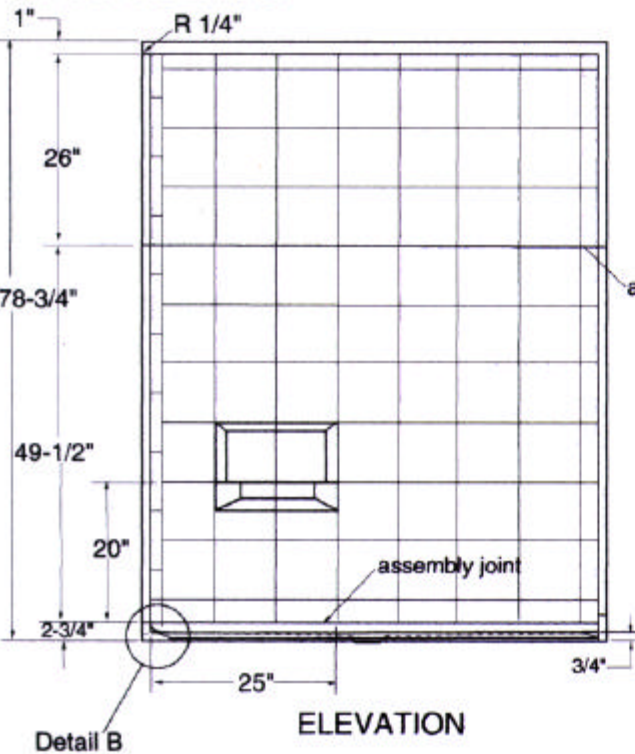

4LESC6036B75B

FEATURES

- Accessible four piece gelcoat fiberglass corner shower without curb for accessibility
- Optional Remodel Flange Trim Kit prevents drywall repair work
- Plywood backing for grab bars, glidebar and seat
- Easy, snap-in-place installation from the front
- 1/2" plywood backing on all walls
- No grout cleaning hassles
- No tiles to fall off
- Luxurious Gelcoat finish in numerous colors
- 14 Granite colors available
- Custom Accent tile available

Flange Trim Molding (optional)
extends covered area to 39"

Access