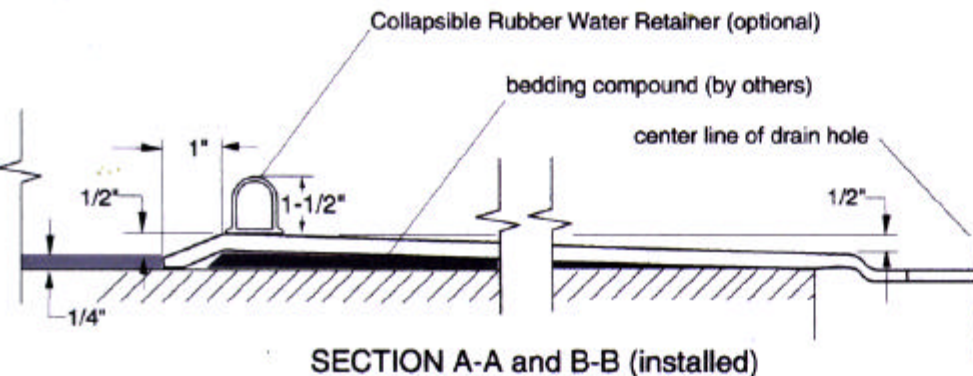

4LESC6036B75B

FEATURES

- Accessible four piece gelcoat fiberglass corner shower without curb for accessibility
- Optional Remodel Flange Trim Kit prevents drywall repair work
- Plywood backing for grab bars, glidebar and seat
- Easy, snap-in-place installation from the front
- 1/2" plywood backing on all walls
- No grout cleaning hassles
- No tiles to fall off
- Luxurious Gelcoat finish in numerous colors
- 14 Granite colors available
- Custom Accent tile available

Flange Trim Molding (optional)
extends covered area to 39"

Access