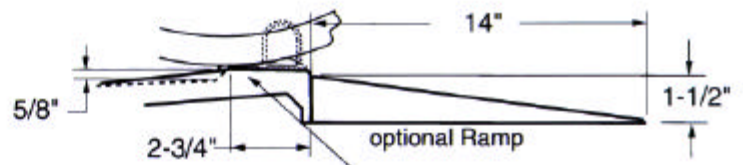

## FEATURES

- Four piece gelcoat fiberglass shower without curb for accessibility
- Designed to replace a 54" bath tub
- Optional Remodel Flange Trim Kit prevents drywall repair work
- Easy, snap-in-place installation from the front
- 1/2" plywood backing on all walls for outstanding strength and customized installation of accessories/options
- Large 8" simulated tile look
- No grout cleaning hassles
- No tiles to fall off
- Luxurious Gelcoat finish in numerous colors
- 14 Granite colors available
- Custom Accent tile available

Ramp  
(optional)

DETAIL A

Flange Trim Molding  
(optional) extends covered area to 33"

DETAIL R

Assembly Joint Detail  
side-to-backwall  
DETAIL A

Assembly Joint Detail  
walls to pan  
DETAIL B

Right hand model shown here  
with optional seat, grab bar, glide bar,  
mixing and diverter valves, hand shower,  
fixed head and Collapsible Water Retainer

Cross Section Threshold A-A

Door opening 51-1/2" x 76"