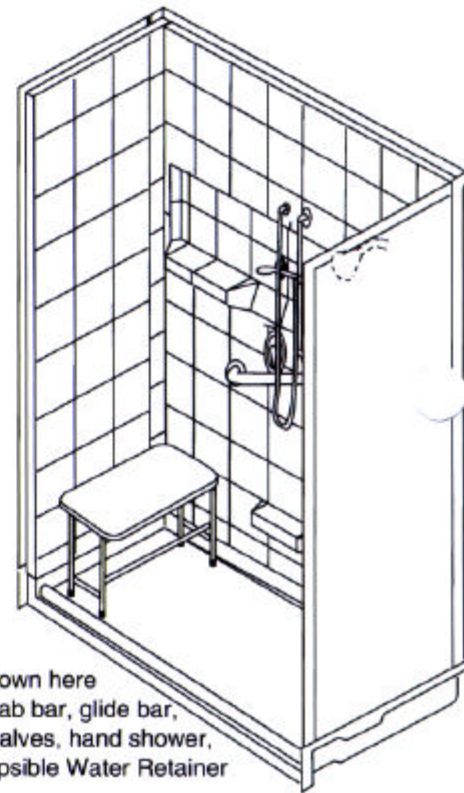

## FEATURES

- Four piece gelcoat fiberglass shower without curb for accessibility
- Designed to replace a 54" bath tub
- Optional Remodel Flange Trim Kit prevents drywall repair work
- Easy, snap-in-place installation from the front
- 1/2" plywood backing on all walls for outstanding strength and customized installation of accessories/options
- Large 8" simulated tile look
- No grout cleaning hassles
- No tiles to fall off
- Luxurious Gelcoat finish in numerous colors
- 14 Granite colors available
- Custom Accent tile available

Ramp  
(optional)

DETAIL A

Flange Trim Molding  
(optional) extends covered area to 33"

DETAIL R

Assembly Joint Detail  
side-to-backwall  
DETAIL A

Assembly Joint Detail  
walls to pan  
DETAIL B

Right hand model shown here  
with optional seat, grab bar, glide bar,  
mixing and diverter valves, hand shower,  
fixed head and Collapsible Water Retainer

Cross Section Threshold A-A

Door opening 51-1/2" x 76"