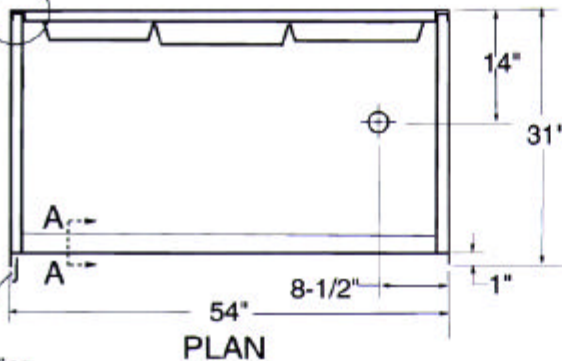

Remodel Flange Trim Kit
(optional)

4LES5430B17T

BARRIER FREE

FEATURES

- -Four piece gelcoat fiberglass shower without curb for accessibility
- -Designed to replace a 54" bath tub
- -Optional Remodel Flange Trim Kit prevents drywall repair work
- -Easy, snap-in-place installation from the front
- -1/2" plywood backing on all walls for outstanding strength and customized installation of accessories/options
- -Large 8" simulated tile look
- -No grout cleaning hassles
- -No tiles to fall off
- -Luxurious Gelcoat finish in numerous colors
- -14 Granite colors available
- -Custom Accent tile available

Ramp
(optional)

DETAIL A

Flange Trim Molding
(optional) extends covered area to 33"