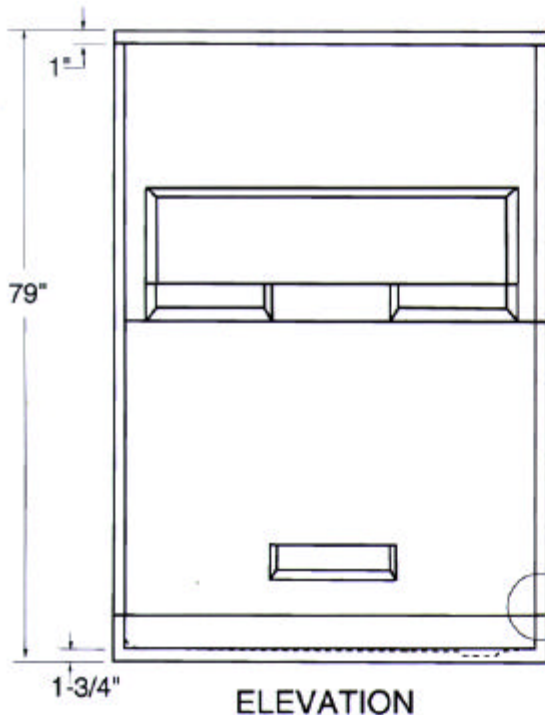

## FEATURES

- Four piece gelcoat fiberglass shower without curb for accessibility
- Designed to replace a 54" bath tub
- Optional Remodel Flange Trim Kit prevents drywall repair work
- Easy, snap-in-place installation from the front
- 1/2" plywood backing on all walls for outstanding strength and customized installation of accessories/options
- Large 8" simulated tile look
- No grout cleaning hassles
- No tiles to fall off
- Luxurious Gelcoat finish in numerous colors
- 14 Granite colors available
- Custom Accent tile available

Ramp  
(optional)

DETAIL A

Flange Trim Molding  
(optional) extends covered area to 33"

DETAIL R

Assembly Joint Detail  
side-to-backwall  
DETAIL A

Assembly Joint Detail  
walls to pan  
DETAIL B

Right hand model shown here  
with optional seat, grab bar, glide bar,  
mixing and diverter valves, hand shower,  
fixed head and Collapsible Water Retainer

Cross Section Threshold A-A

Door opening 51-1/2" x 76"